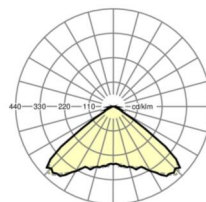

MECHANICS

Housing colour	silver grey/white aluminium RAL 9006
Dimensions (LxWxDxH)	765mm x 55mm x 35mm
Weight (net)	0.85kg
Type of installation	Mounting rail system installation, Ceiling-mounted light structure, Pendant light structure

Dimensions

L	765 mm	Length
B	55 mm	Width
H	35 mm	Height

DEEP-LINK

<https://www.regiolux.de/en/article/19070001005>

Reference	LED 200lm 760
ηLB	100 %
Φ ↓/↑	100 % / 0 %
UGR lat./long.	31.1 / 31.1